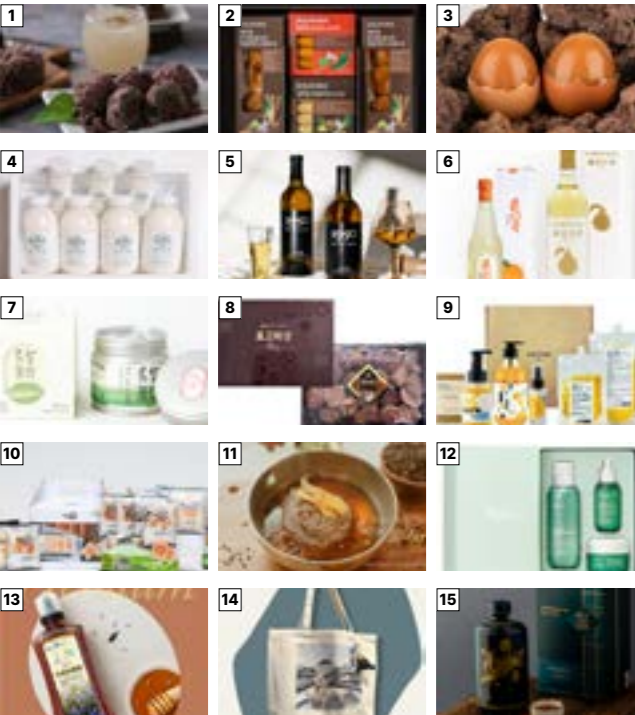

Jeju Rural Convergence Industry is with the Hometown Love Donation System

Hometown Love Donation System

Hometown Love Donation System Items
(Rural Convergence Industry Certified Companies)